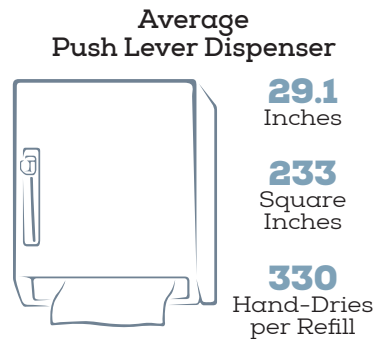

Average Use per Hand Dry: