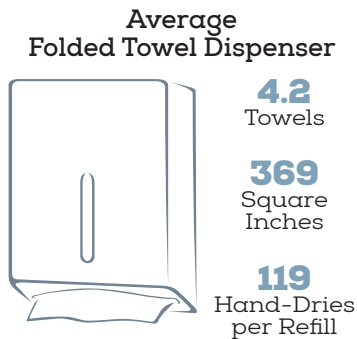

Average Use per Hand Dry: